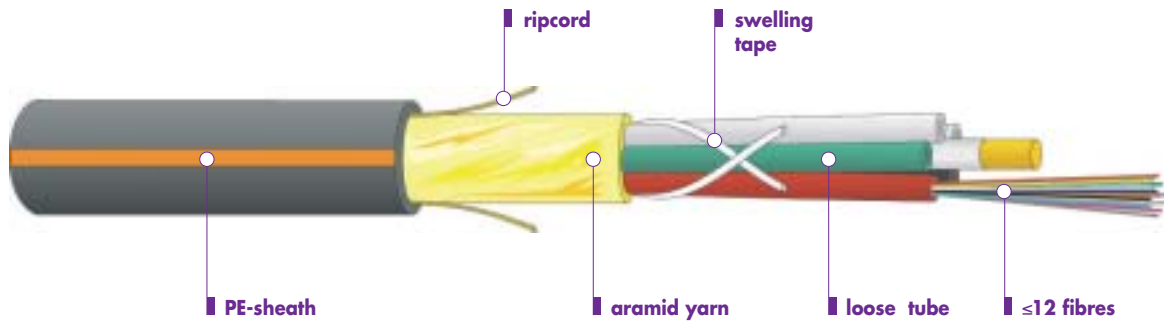

Optofil-Outdoor cable

wbKT BasicLine

non metallic, dry interstices,
non armoured, water resistant

Product information

Features

Robust, non metallic fibre optic outdoor cable with up to 144 fibres with dry interstices. Optimised for blowing through thermoplastic ducts.

Application

Pulling or blowing through plastic ducts.
Laying on cable platforms and cable trays with low mechanical stress.
Simple, protected cable trays.

optical characteristics

The cables are available with different types of fibre (see fibre data sheets)