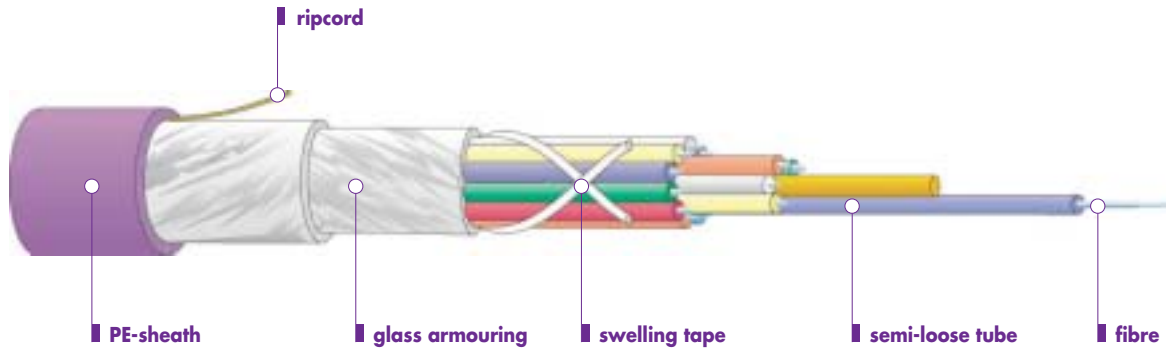

Optomod-Outdoor cable

wbGGT

semi-loose tube design, dry interstices,
water resistant, rodent resistant

Dätwyler

Product information

Features

Robust, non metallic fibre optic outdoor cable with 2 to 24 stranded fibres.
Semi loose tube 0.9 mm for direct connector installation.
Easy assembling with dry interstices.
Non metallic rodent protection.
The coloured ripcord is easy to identify for safe opening of the cable sheath.
PE- sheath easy to lay.

Application

Connection cable between buildings
Laying in ducts, on cable platforms and cable trays
Direct connector installation
Can be spliced in cable terminal distributors

optical characteristics

The cables are available with different types of fibre (see fibre data sheets)